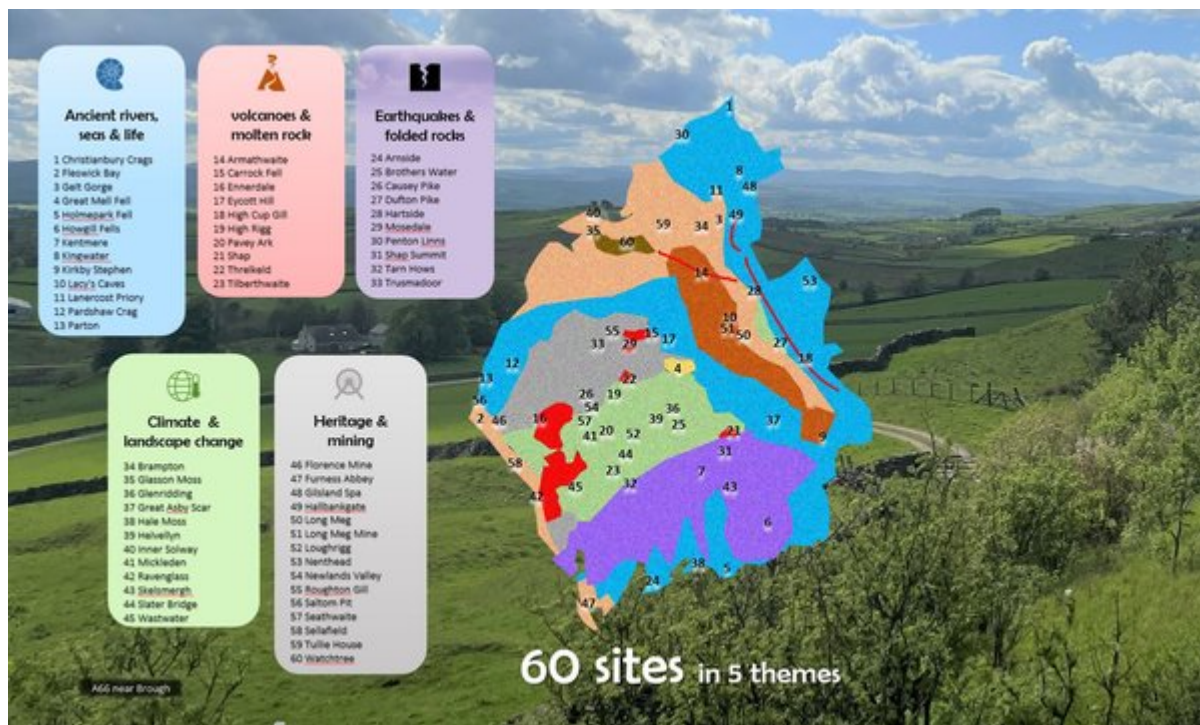

Volcanoes and molten rock

[14 Armathwaite](#) — Palaeogene dyke

[15 Carrock Fell](#) — "gabbro"

[16 Ennerdale](#)

[17 Eycott Hill](#) — lavas and poss Cambrian fossils

[18 High Cup Gill](#) — Whin Sill

[19 High Rigg](#) — BVG Andesite phase 1

[20 Pavey Ark](#) — violent volcanics

[21 Shap Granite](#) — granite and its erratics

[22 Threlkeld](#) — granite and also Clough Head landslip

[23 Tilberthwaite](#) — cleavage, sediment deformation and faulting in green slates

Photographs

(Photo 00-10) 60 sites in 5 themes.

(Photo 00_10) 60 sites in 5 themes.