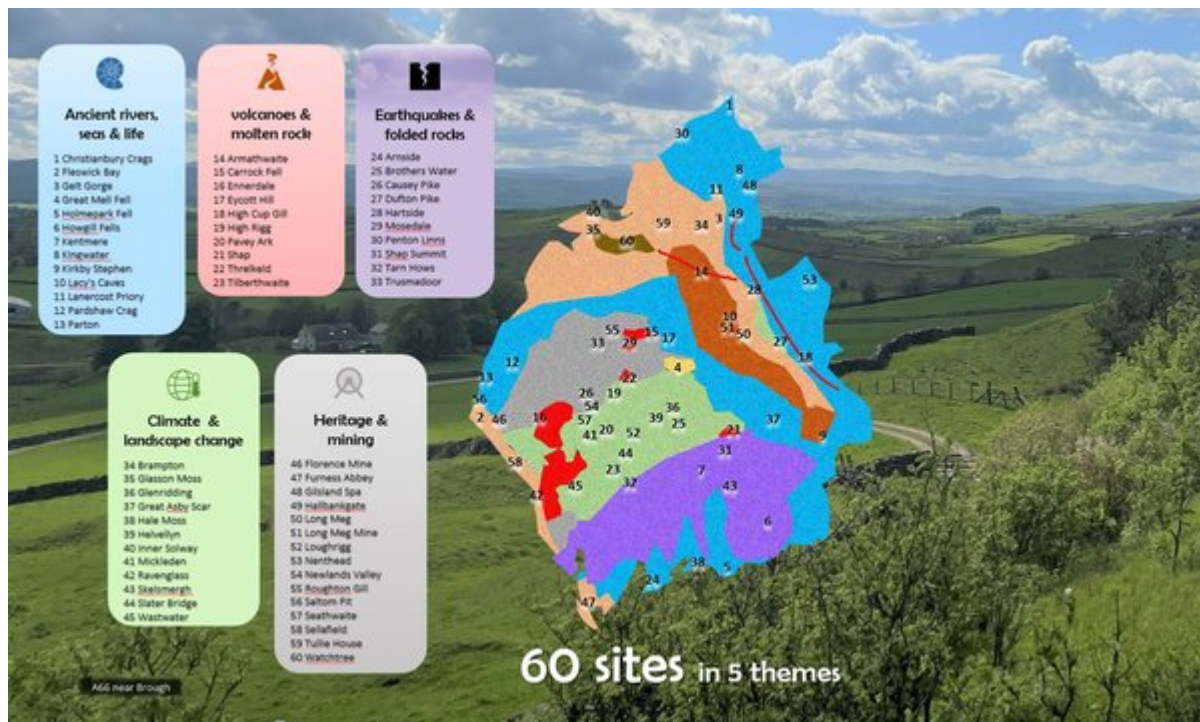

# Climate and landscape change

[34 Brampton](#) — Kame Belt

[35 Glasson Moss](#)

[36 Glenridding](#) — alluvial fans

[37 Great Asby Scar](#) — limestone pavement

[38 Hale Moss](#) —Caves

[39 Helvellyn](#) —aretes and cirques

[40 Inner Solway](#)

[41 Mickleden and Langdale Comb](#) — moraines

[42 Ravenglass and Drigg](#) —dunes and estuary

[43 Skelsmergh](#) — drumlins

[44 Slater Bridge](#) —roche moutonnée

[45 Wastwater](#) — Screens

## Photographs

(Photo 00-10) 60 sites in 5 themes.

(Photo 00\_10) 60 sites in 5 themes.