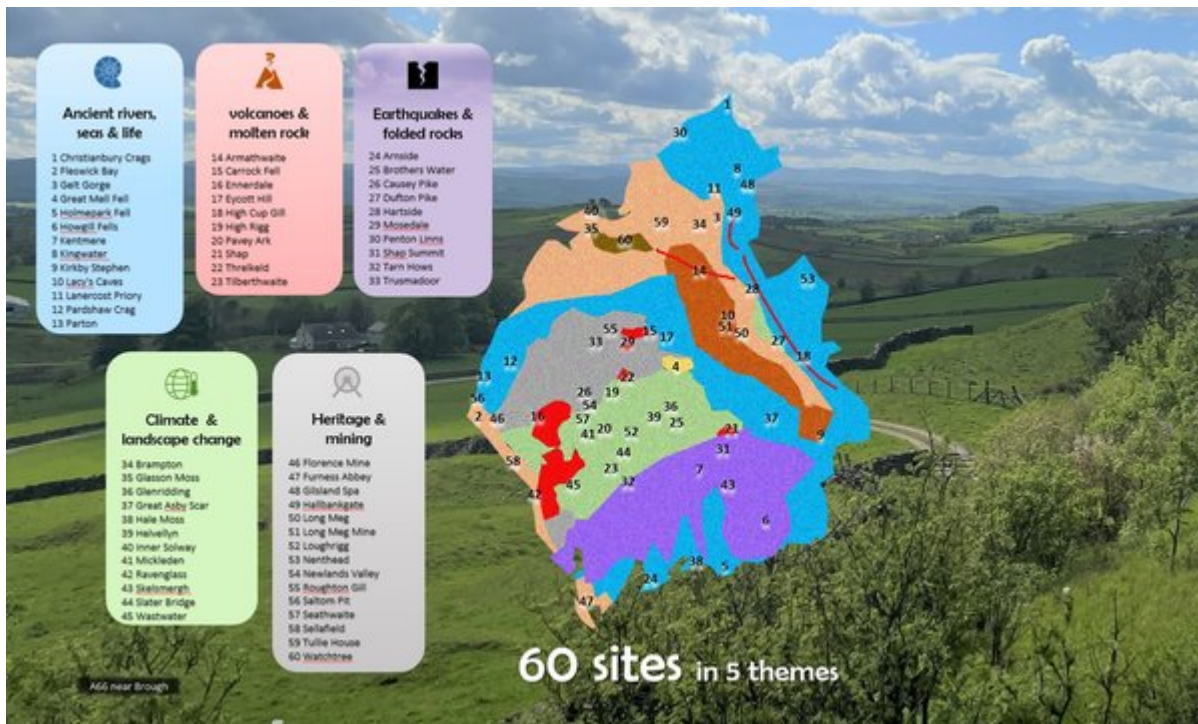

(Photo 00_10) 60 sites in 5 themes.